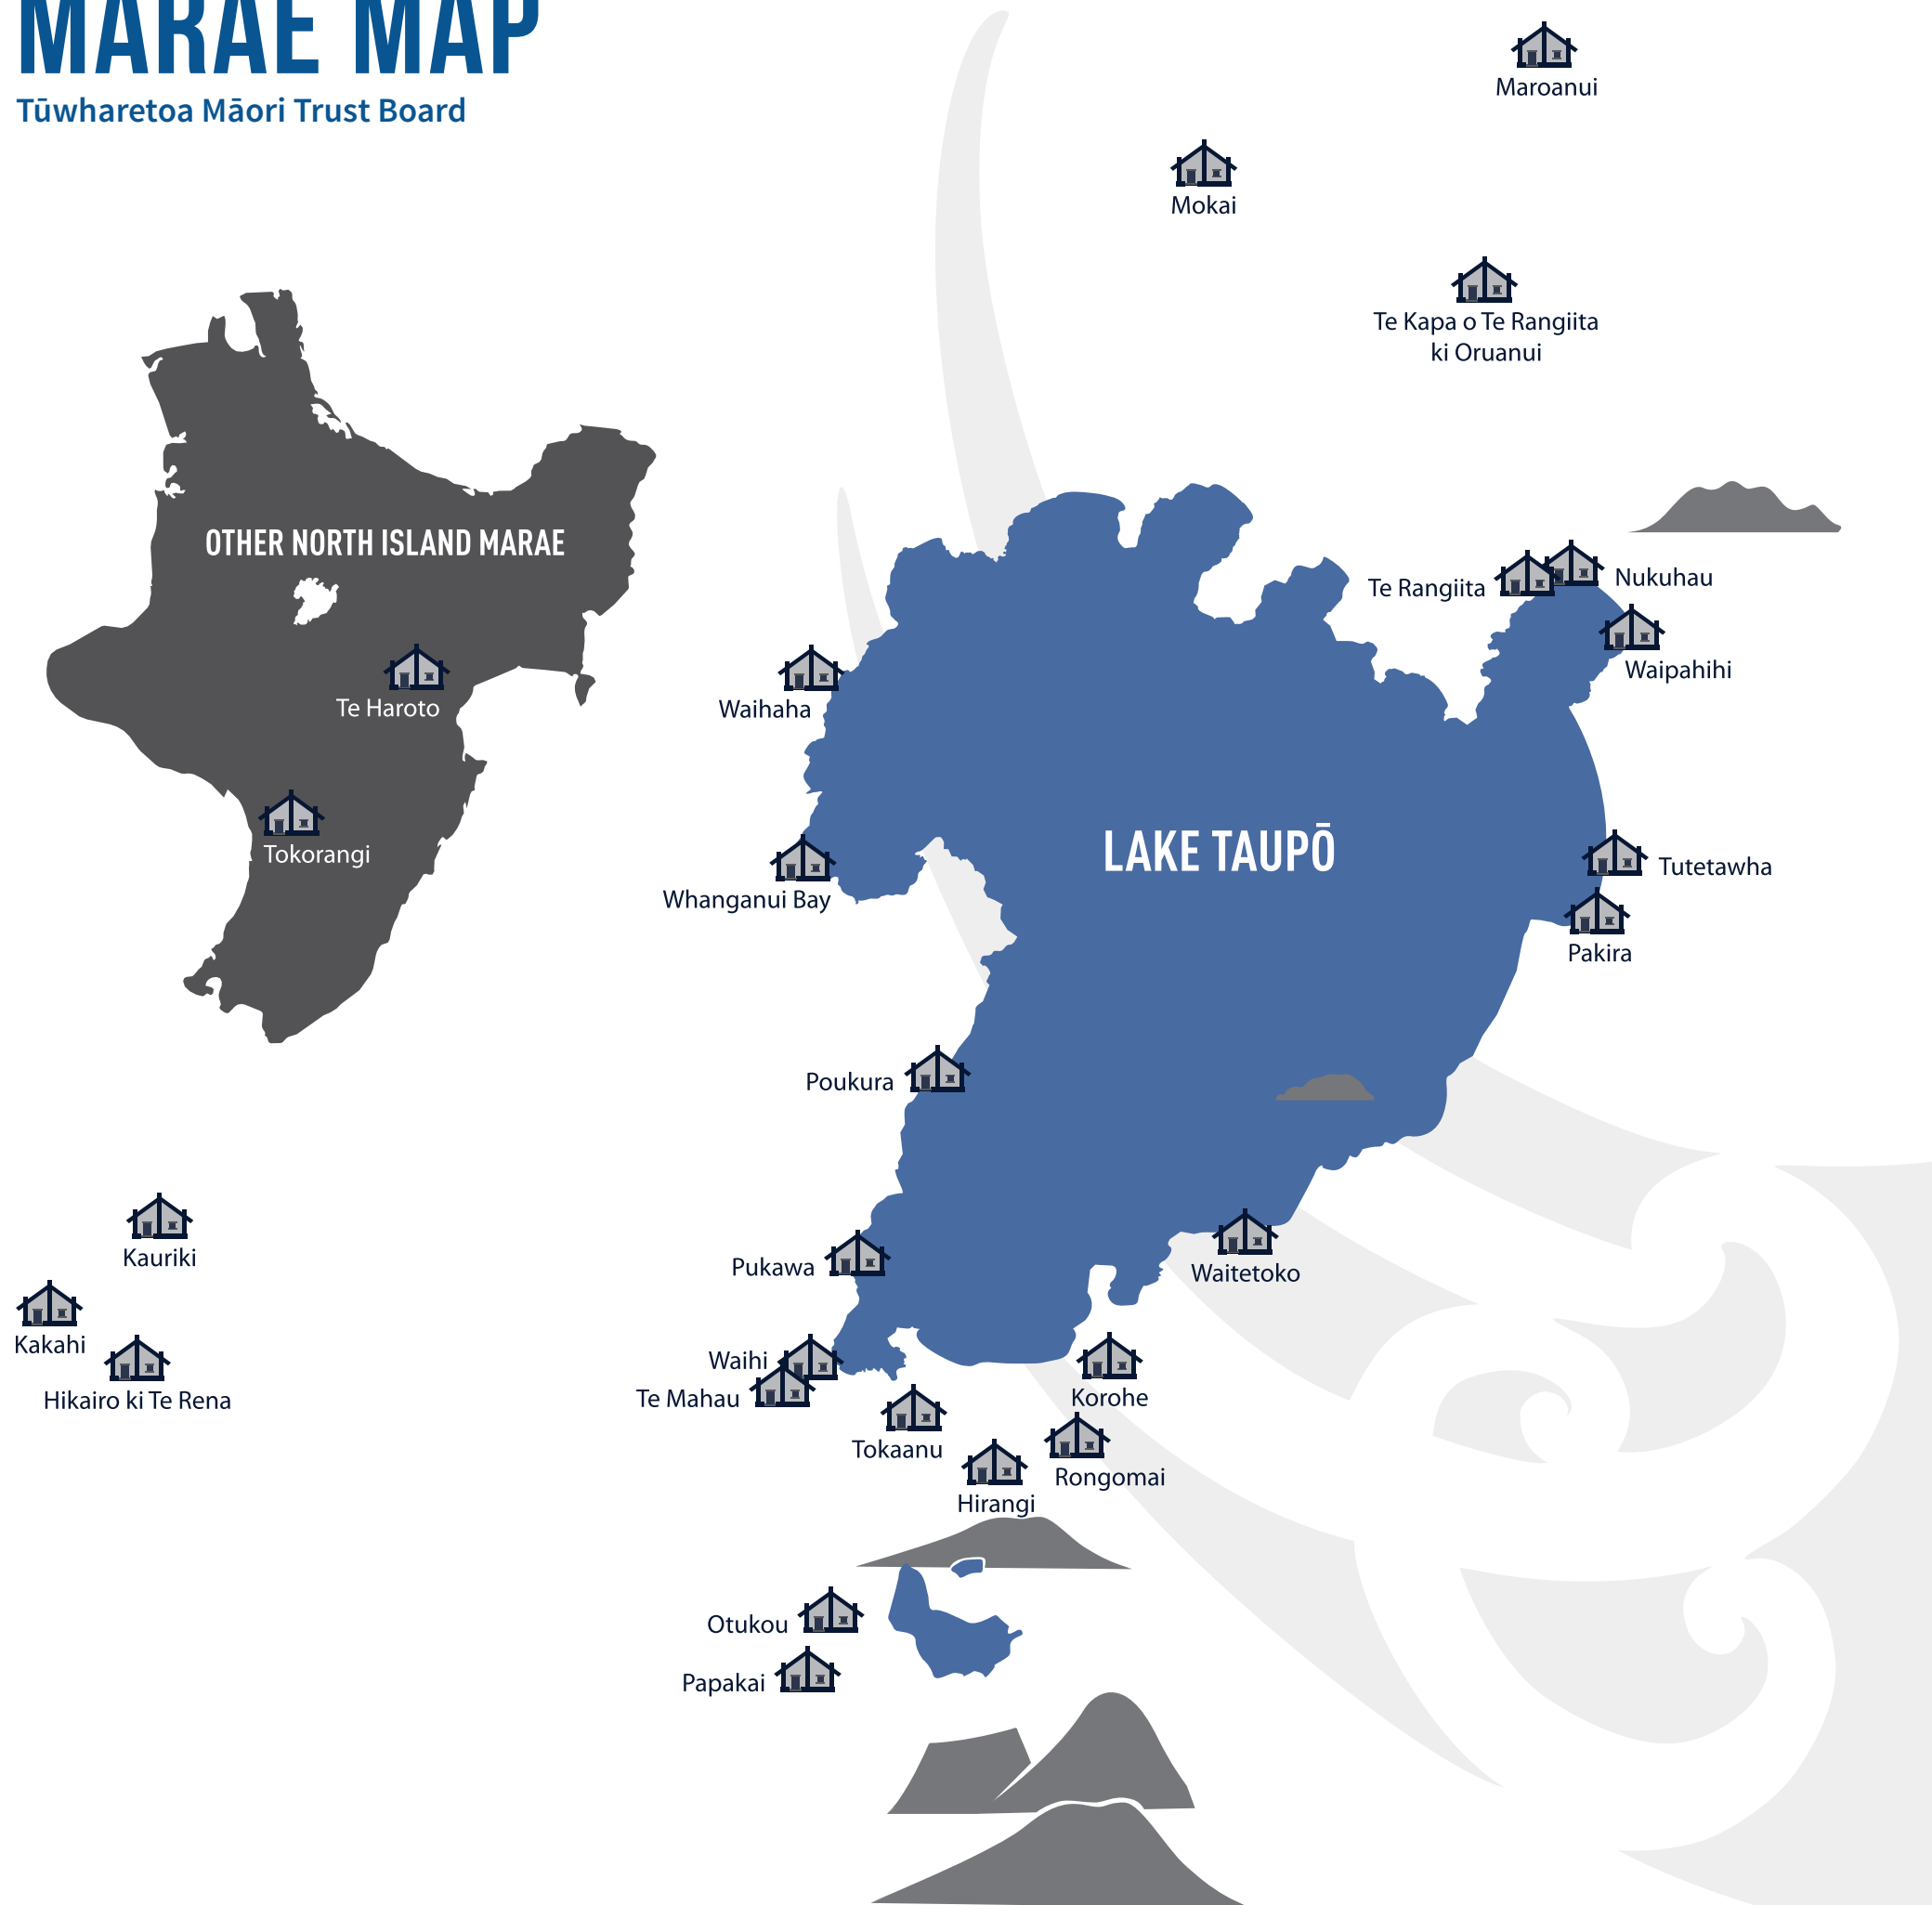

MARAE MAP

Tūwharetoa Māori Trust Board

MARAE	AFFILIATED HAPU
HIKAIRO KI TE RENA	Ngāti Hikairo
HIRANGI	Ngāti Turangitukua
KAKAHI	Ngāti Manunui
KAURIKI	Ngāti Hinemihi
KOROHE	Ngāti Hine
MAROANUI	Ngāti Rauhoto
MOKAI	Ngāti Haa Ngāti Moekino Ngāti Parekaawa Ngāti Te Kohera Ngāti Tarakaiahi Ngāti Wairangi
NUKUHAU	Ngāti Rauhoto Ngāti Te Urunga
OTUKOU	Ngāti Hikairo
PAKIRA	Ngāti Tutemohuta
PAPAKAI	Ngāti Hikairo
POUKURA	Ngāti Parekaawa
PUKAWA	Ngāti Manunui
RONGOMAI	Ngāti Rongomai
TE HAROTO	Ngāti Hineuru
TE KAPA O TE RANGIITA KI ORUANUI	Ngāti Te Rangiita
TE MAHAU	Ngāti Te Mahau
TE RANGIITA	Ngāti Ruingarangi
TE TIKANGA / TOKORANGI	Ngāti Waewae
TOKAANU	Ngāti Kurauia
TUTETAWHA	Ngāti Tutetawha
WAIHAHA	Ngāti Tarakaiahi Ngāti Wheoro
WAIHI	Ngāti Turumakina
WAIPAHIHI	Ngāti Hineure Ngāti Hinerau
WAITETOKO	Ngāti Te Rangiita
WHANGANUI BAY	Ngāti Te Maunga